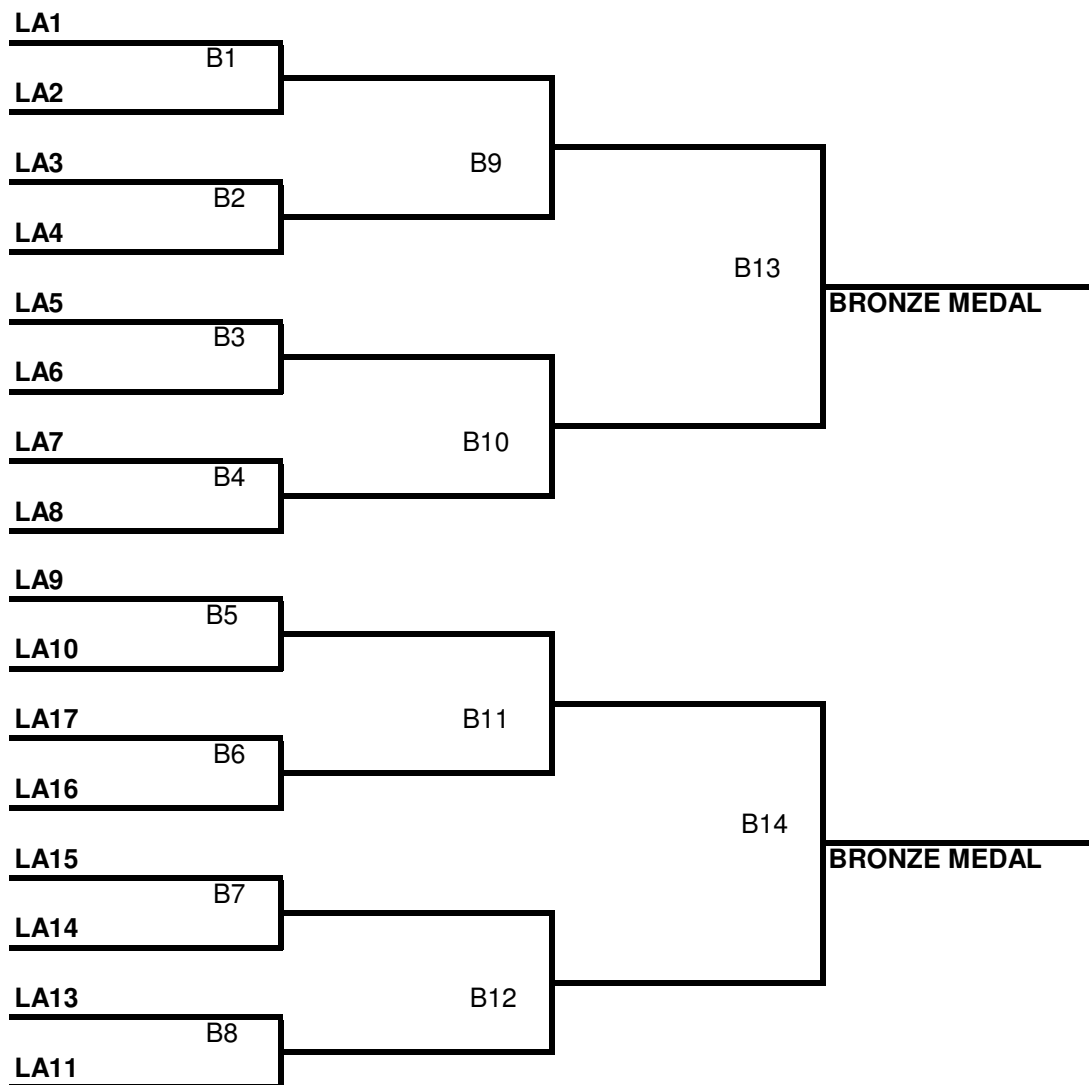

A1, A2, A3, A4, A6, A7, A8, A9
A5, A10
A11, A12, A13, A14, A15, A16, A17, A18
A19, A20, A21, A22
A23, A24
A25

April 1, 4:00 CALLIE
April 1, 4:00 HIGHLAND
April 2, 4:00 TARTAN
April 3, 4:00 CALLIE
April 4, 4:00 CALLIE
April 7, 4:00 CALLIE

GRADE SIX B EVENT

B1, B2, B3, B4, B5, B6, B7, B8
B9, B10, B11, B12
B13, B14

April 3, 4:00, Tartan Curling Club
April 4, 4:00, Callie Curling Club
April 7, 4:00, Callie Curling Club